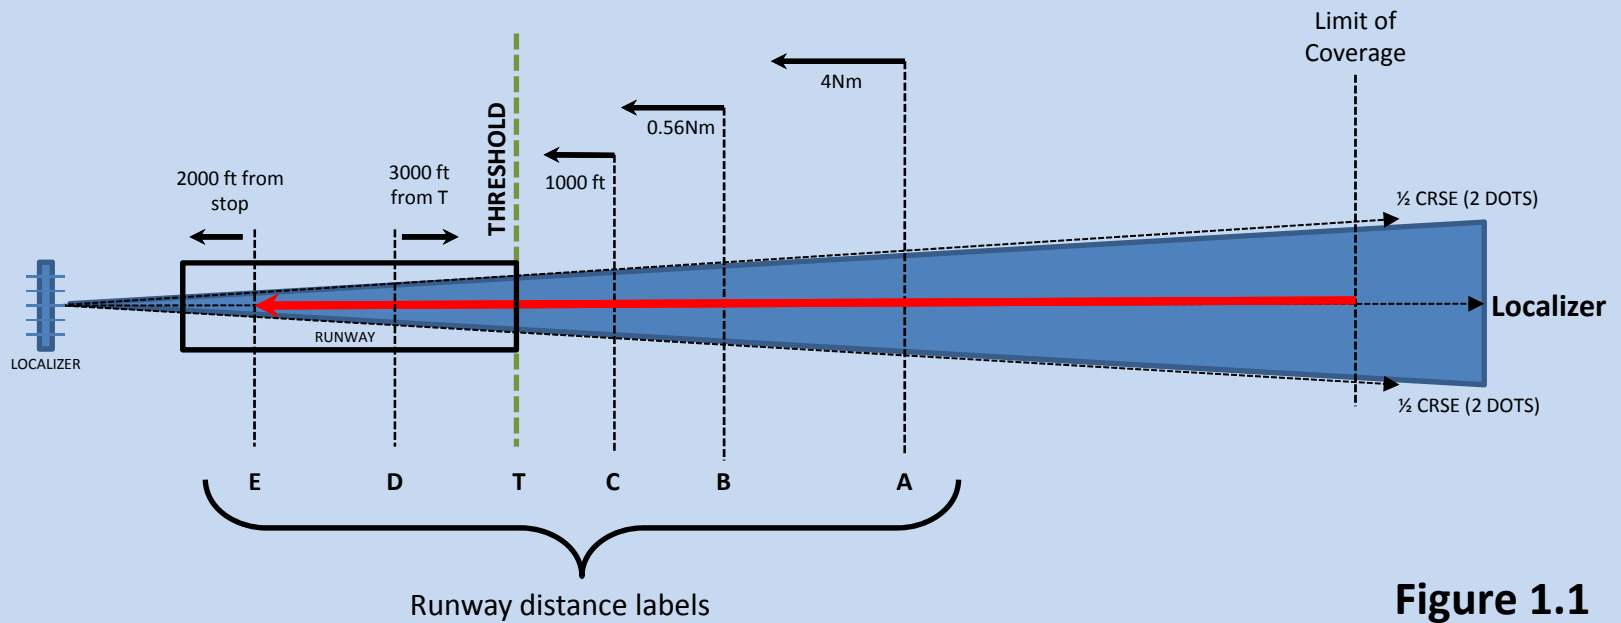

ILS Integrity Classification

Point along the extended runway centerline where the Localizer and Glidepath signals are performing within CAT III tolerances

Figure 1.1

NOTE: The red line indicates where the Localizer and Glidepath signals are assessed against CAT III ILS technical structure tolerances.